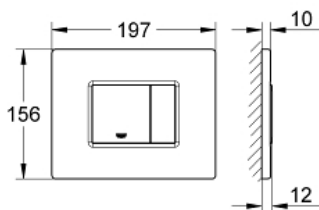

SKATE COSMOPOLITAN  
Wall plate, stainless steel  
MODEL # 38776SD0

Pure Freude  
an Wasser

GROHE

**Product Description:**  
SKATE COSMOPOLITAN  
Wall plate, stainless steel

**Standard Specification:**

- For dual flush or start & stop actuation
- For pneumatic discharge valve
- Horizontal installation
- 6" x 7<sup>3</sup>/<sub>4</sub>"
- Plastic mounting frame
- Hidden mounting screws
- Not suitable for GROHE Fresh
- **GROHE EcoJoy** technology for less water and perfect flow